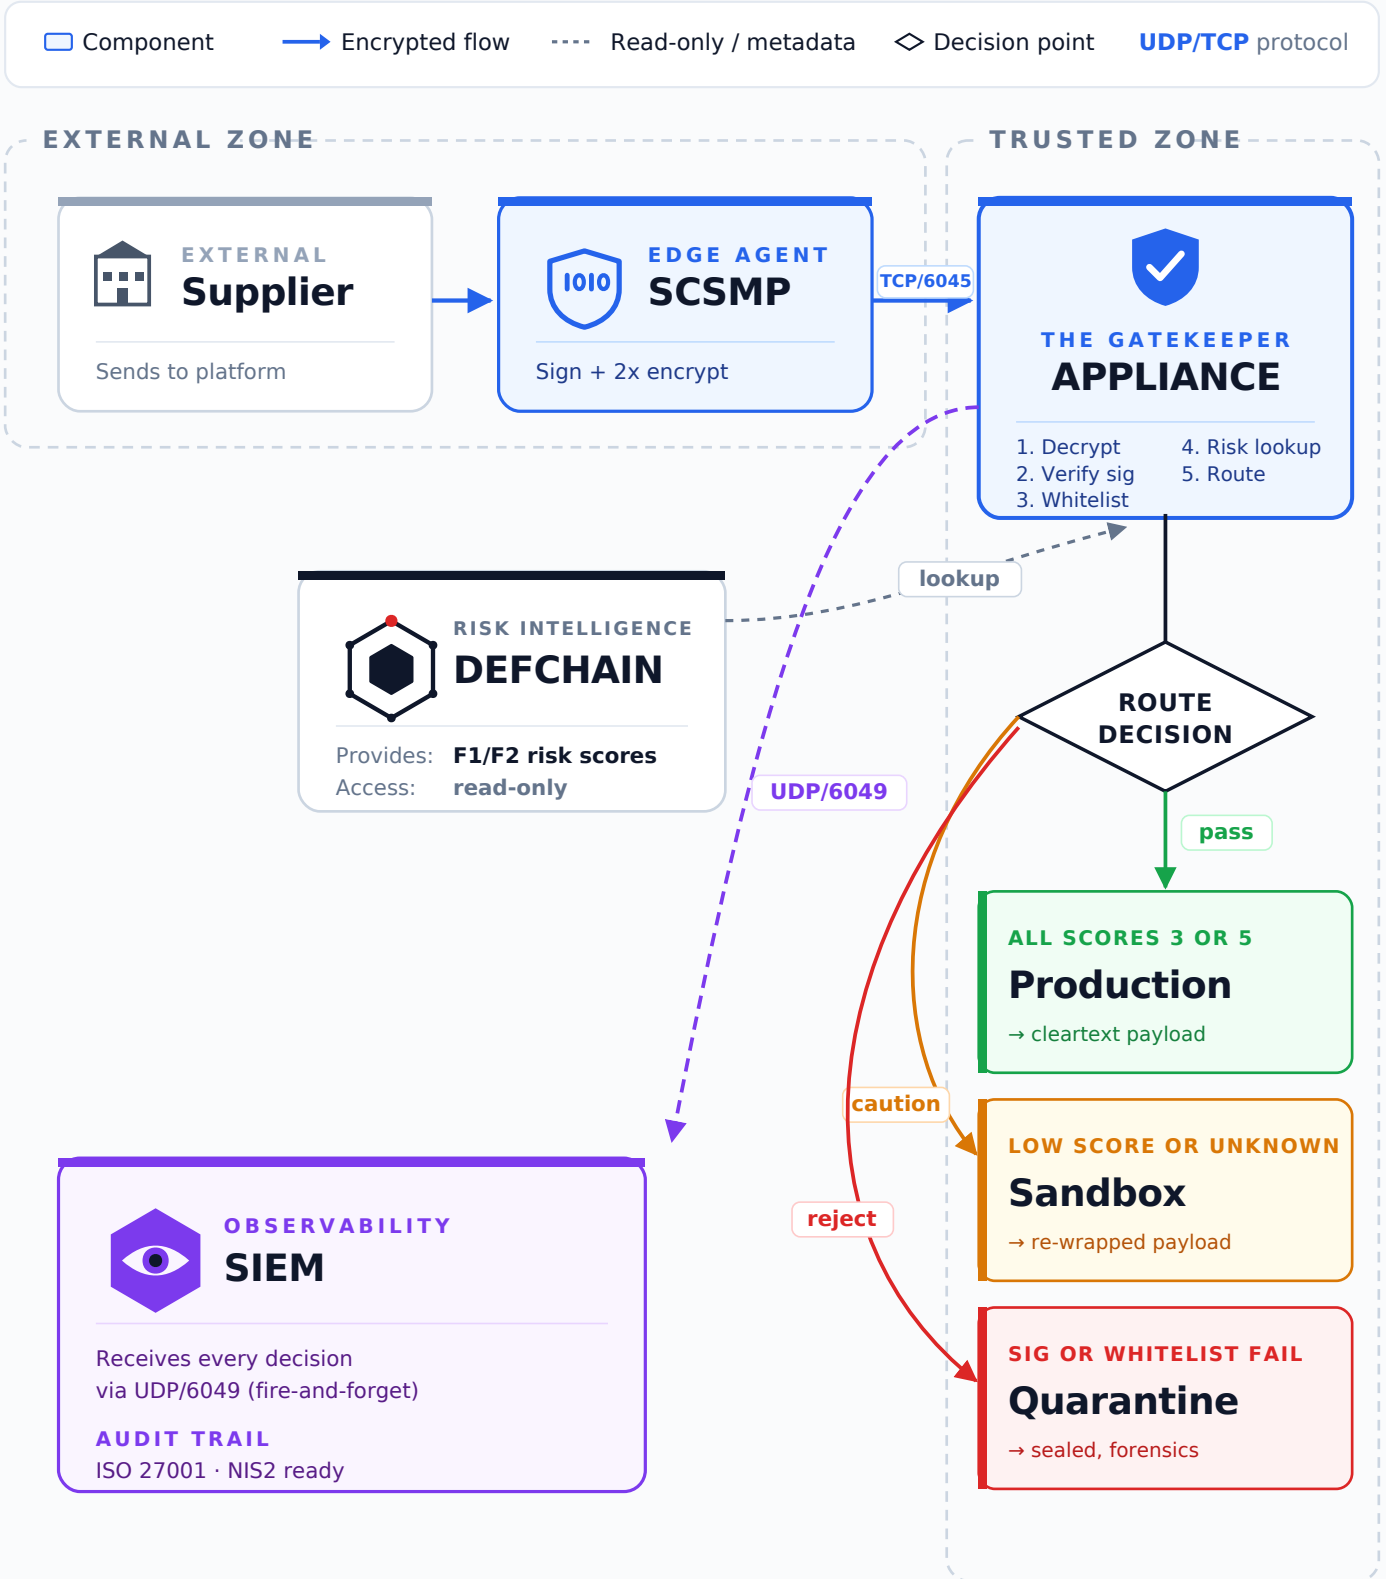

DEFCHAIN Platform Architecture

End-to-end packet flow from supplier ingress to production release.

2x ENCRYPTION LAYERS	3 ROUTING OUTCOMES	100% AUDIT COVERAGE	UDP SIEM EVENTS
--------------------------------	------------------------------	-------------------------------	---------------------------